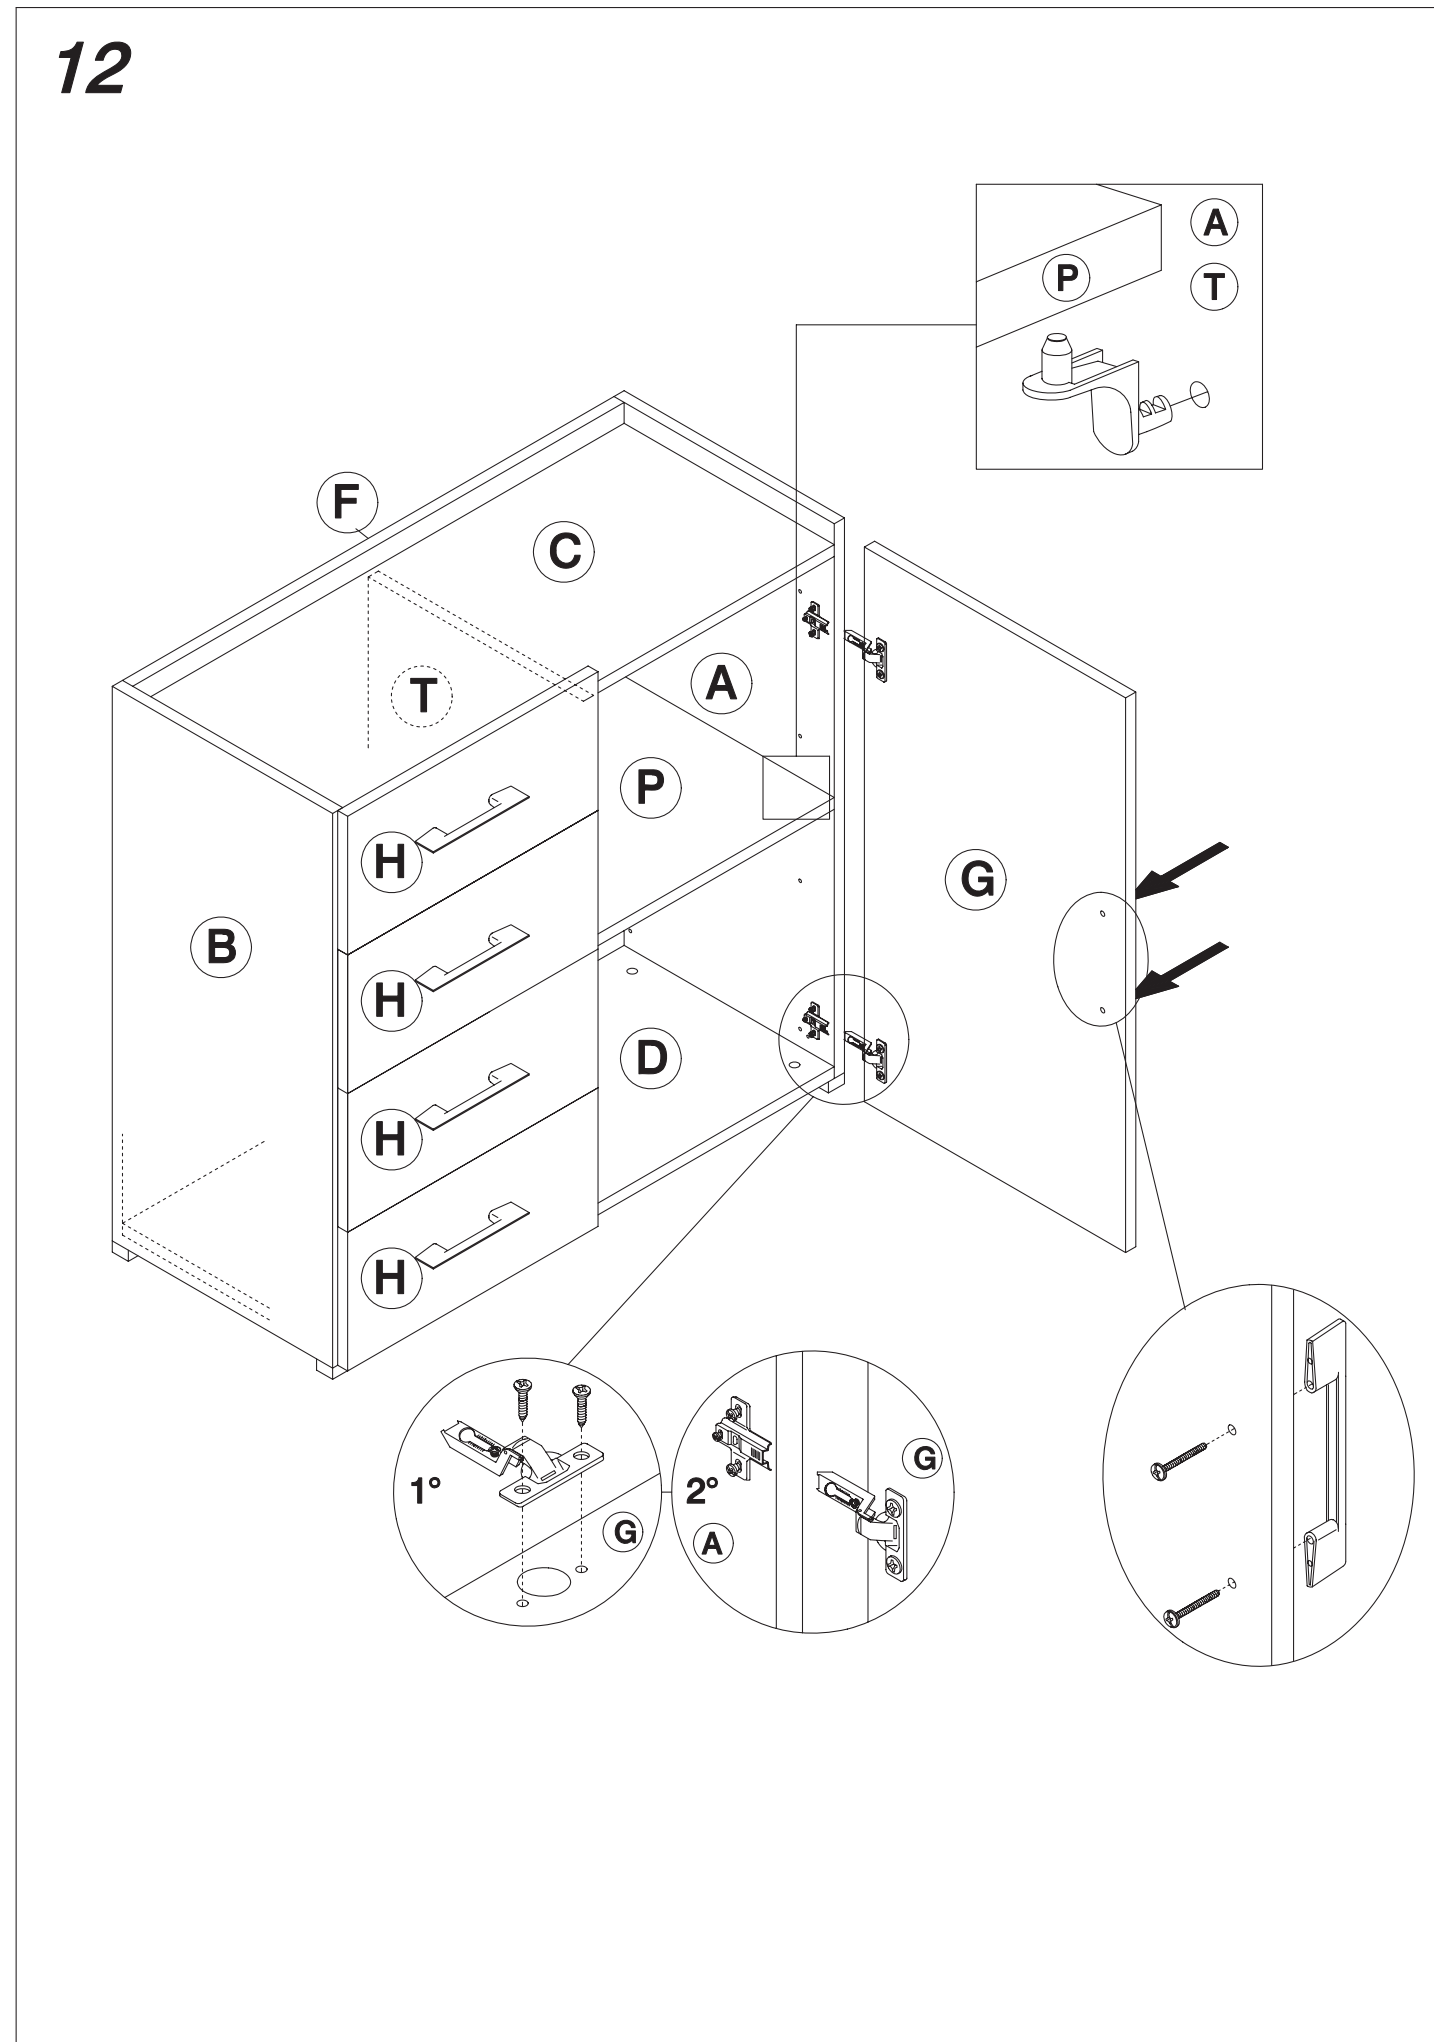

# EL 245

## CASSETTIERA

terraneo  
SMART ITALIAN STYLE

Prodotto da: TERRANEO SRL  
Via Furlanelli, 31 - Verano Brianza (MB)  
www.terraneo.com

MADE IN ITALY

X 16	X 16	X 32	X 16	X 8	X 16	X 8	X 10	X 9	X 4
X 5	X 4	X 4	X 2	X 2	X 4	X 2	X 2	X 4	X 4

10

4

11

5

6

8

7

9