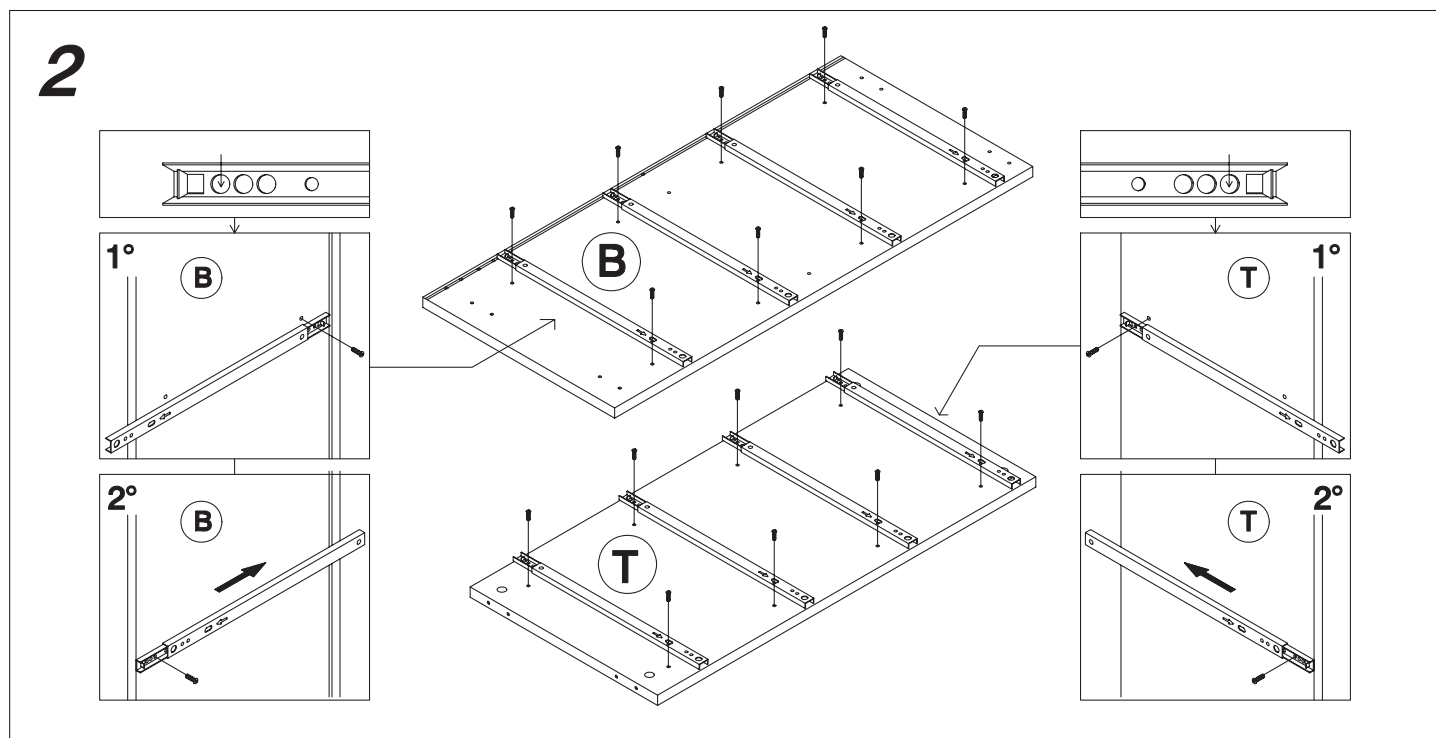

## CASSETTIERA

terraneo  
SMART ITALIAN STYLE

Prodotto da: TERRANEO SRL  
Via Furlanelli, 31 - Verano Brianza (MB)  
www.terraneo.com

MADE IN ITALY

X 16	X 16	X 32	X 16	X 8	X 16	X 8	X 10	X 9	X 4
X 5	X 4	X 4	X 2	X 2	X 4	X 2	X 2	X 4	X 4