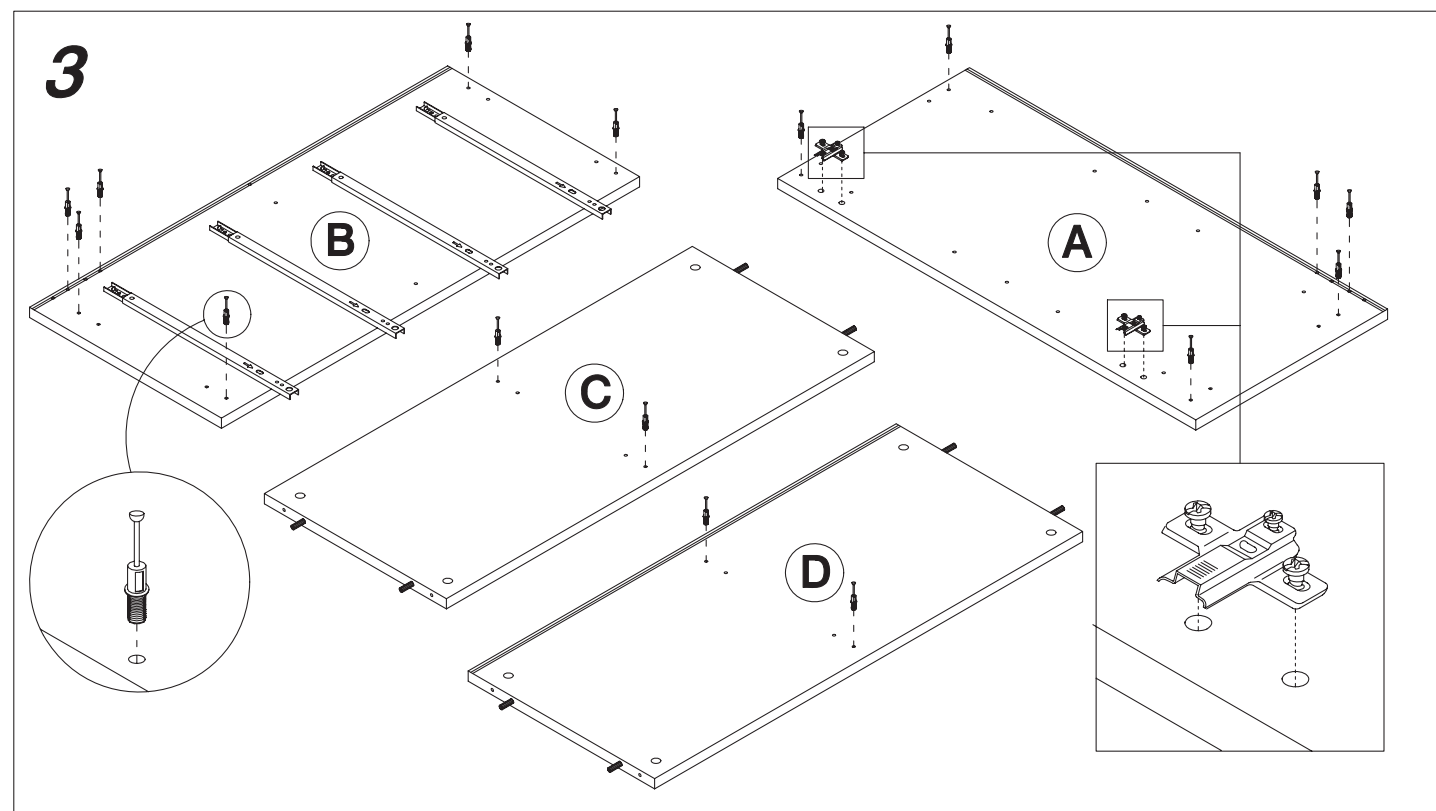

## CASSETTIERA

terraneo  
SMART ITALIAN STYLE

Prodotto da: TERRANEO SRL  
Via Furlanelli, 31 - Verano Brianza (MB)  
www.terraneo.com

MADE IN ITALY

X 16	X 16	X 32	X 16	X 8	X 16	X 8	X 10	X 9	X 4
X 5	X 4	X 4	X 2	X 2	X 4	X 2	X 2	X 4	X 4