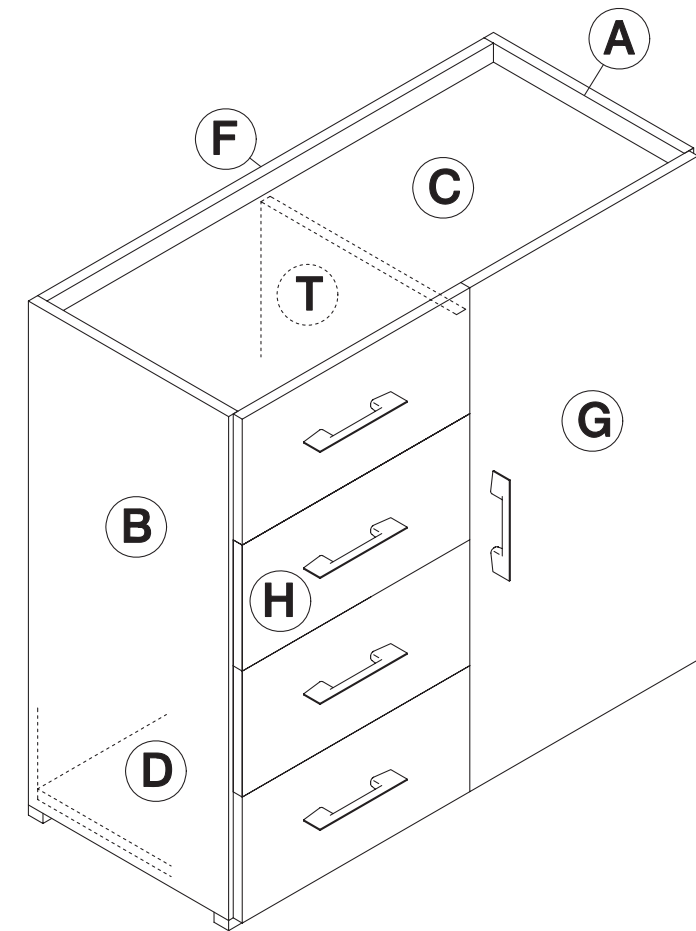

## CASSETTIERA

terraneo  
SMART ITALIAN STYLE

Prodotto da: TERRANEO SRL  
Via Furlanelli, 31 - Verano Brianza (MB)  
www.terraneo.com

MADE IN ITALY

X 16	X 16	X 32	X 16	X 8	X 16	X 8	X 10	X 9	X 4
X 5	X 4	X 4	X 2	X 2	X 4	X 2	X 2	X 4	X 4