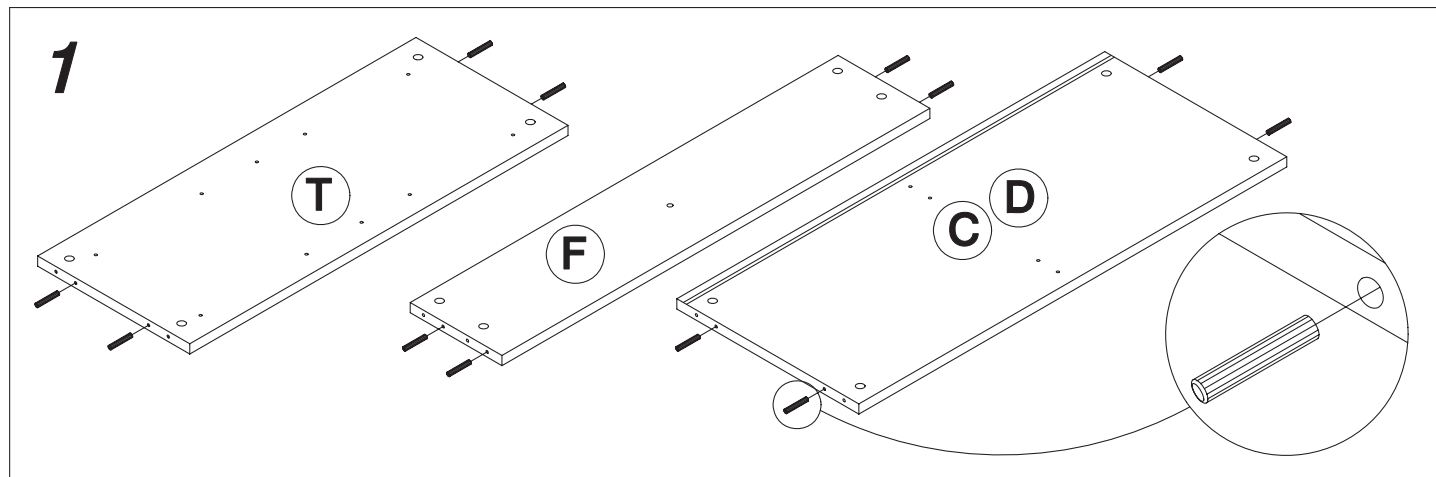

## CASSETTIERA

terraneo  
SMART ITALIAN STYLE

Prodotto da: TERRANEO SRL  
Via Furlanelli, 31 - Verano Brianza (MB)  
www.terraneo.com

MADE IN ITALY

X 16	X 16	X 32	X 16	X 8	X 16	X 8	X 10	X 9	X 4
X 5	X 4	X 4	X 2	X 2	X 4	X 2	X 2	X 4	X 4